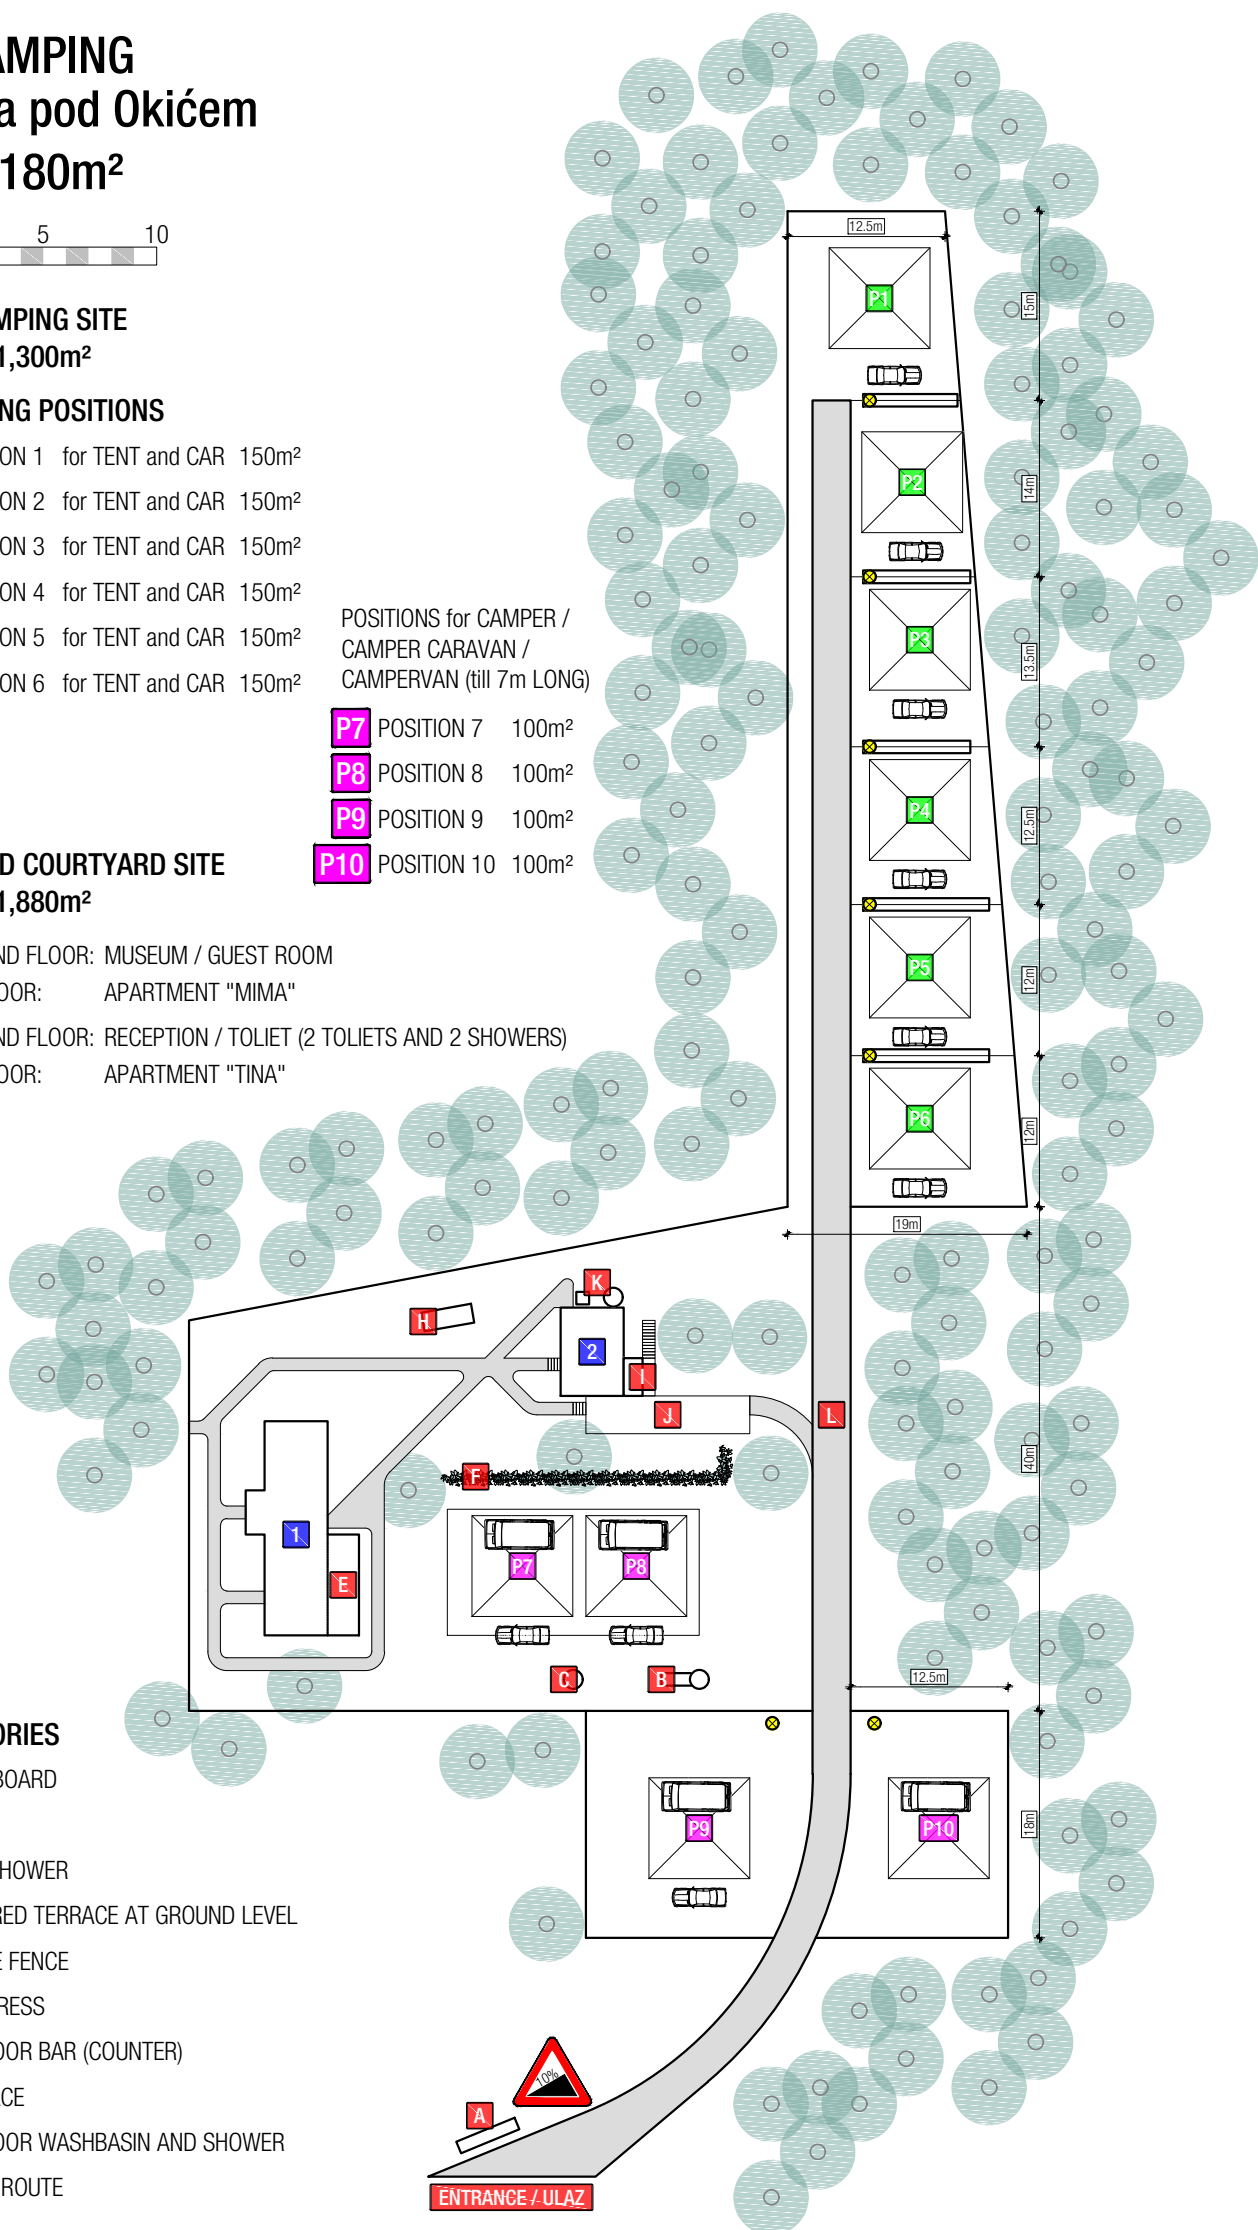

CAMPING

Etno kuća pod Okićem

3,180m²

CAMPING SITE
1,300m²

CAMPING POSITIONS

- P1** POSITION 1 for TENT and CAR 150m²
- P2** POSITION 2 for TENT and CAR 150m²
- P3** POSITION 3 for TENT and CAR 150m²
- P4** POSITION 4 for TENT and CAR 150m²
- P5** POSITION 5 for TENT and CAR 150m²
- P6** POSITION 6 for TENT and CAR 150m²

POSITIONS for CAMPER /
CAMPER CARAVAN /
CAMPERVAN (till 7m LONG)

- P7** POSITION 7 100m²
- P8** POSITION 8 100m²
- P9** POSITION 9 100m²
- P10** POSITION 10 100m²

HOUSES AND COURTYARD SITE
1,880m²

- 1** GROUND FLOOR: MUSEUM / GUEST ROOM
1st FLOOR: APARTMENT "MIMA"
- 2** GROUND FLOOR: RECEPTION / TOLIET (2 TOLIETS AND 2 SHOWERS)
1st FLOOR: APARTMENT "TINA"

ACCESSORIES

- A** INFO-BOARD
- B** SLIDE
- C** ECO-SHOWER
- E** COVERED TERRACE AT GROUND LEVEL
- F** HEDGE FENCE
- H** OLD PRESS
- I** OUTDOOR BAR (COUNTER)
- J** TERRACE
- K** OUTDOOR WASHBASIN AND SHOWER
- L** CAMP ROUTE

ENTRANCE / ULAZ